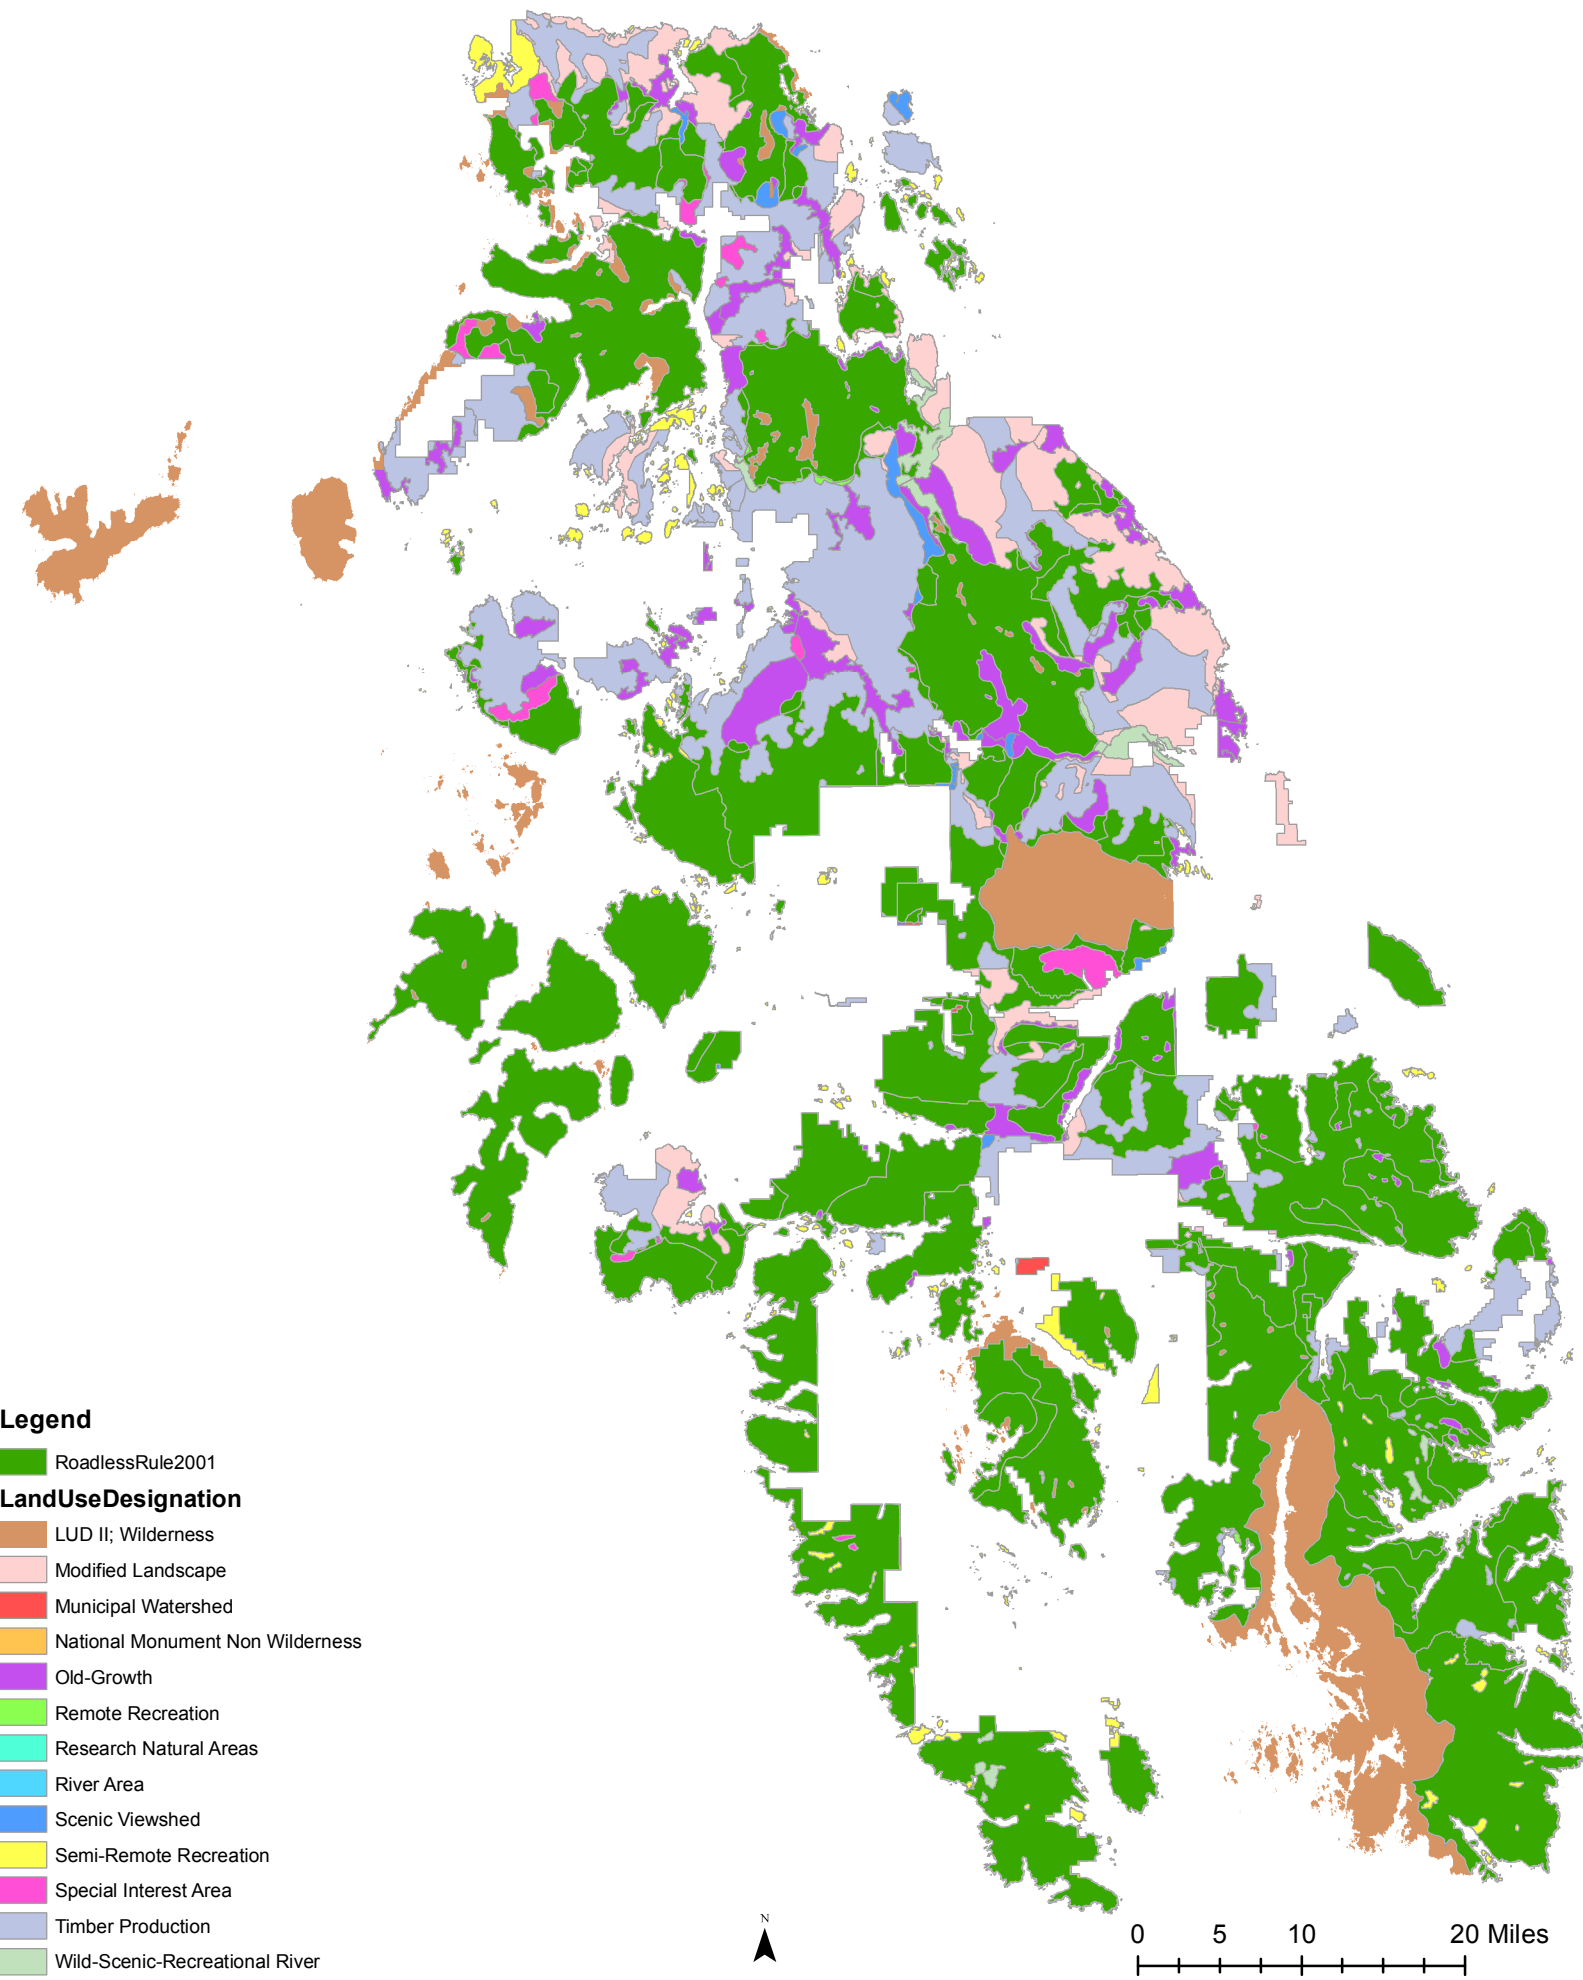

Prince of Wales Landscape Level Analysis Project

- Legend**
- RoadlessRule2001
 - LandUseDesignation**
 - LUD II; Wilderness
 - Modified Landscape
 - Municipal Watershed
 - National Monument Non Wilderness
 - Old-Growth
 - Remote Recreation
 - Research Natural Areas
 - River Area
 - Scenic Viewshed
 - Semi-Remote Recreation
 - Special Interest Area
 - Timber Production
 - Wild-Scenic-Recreational River