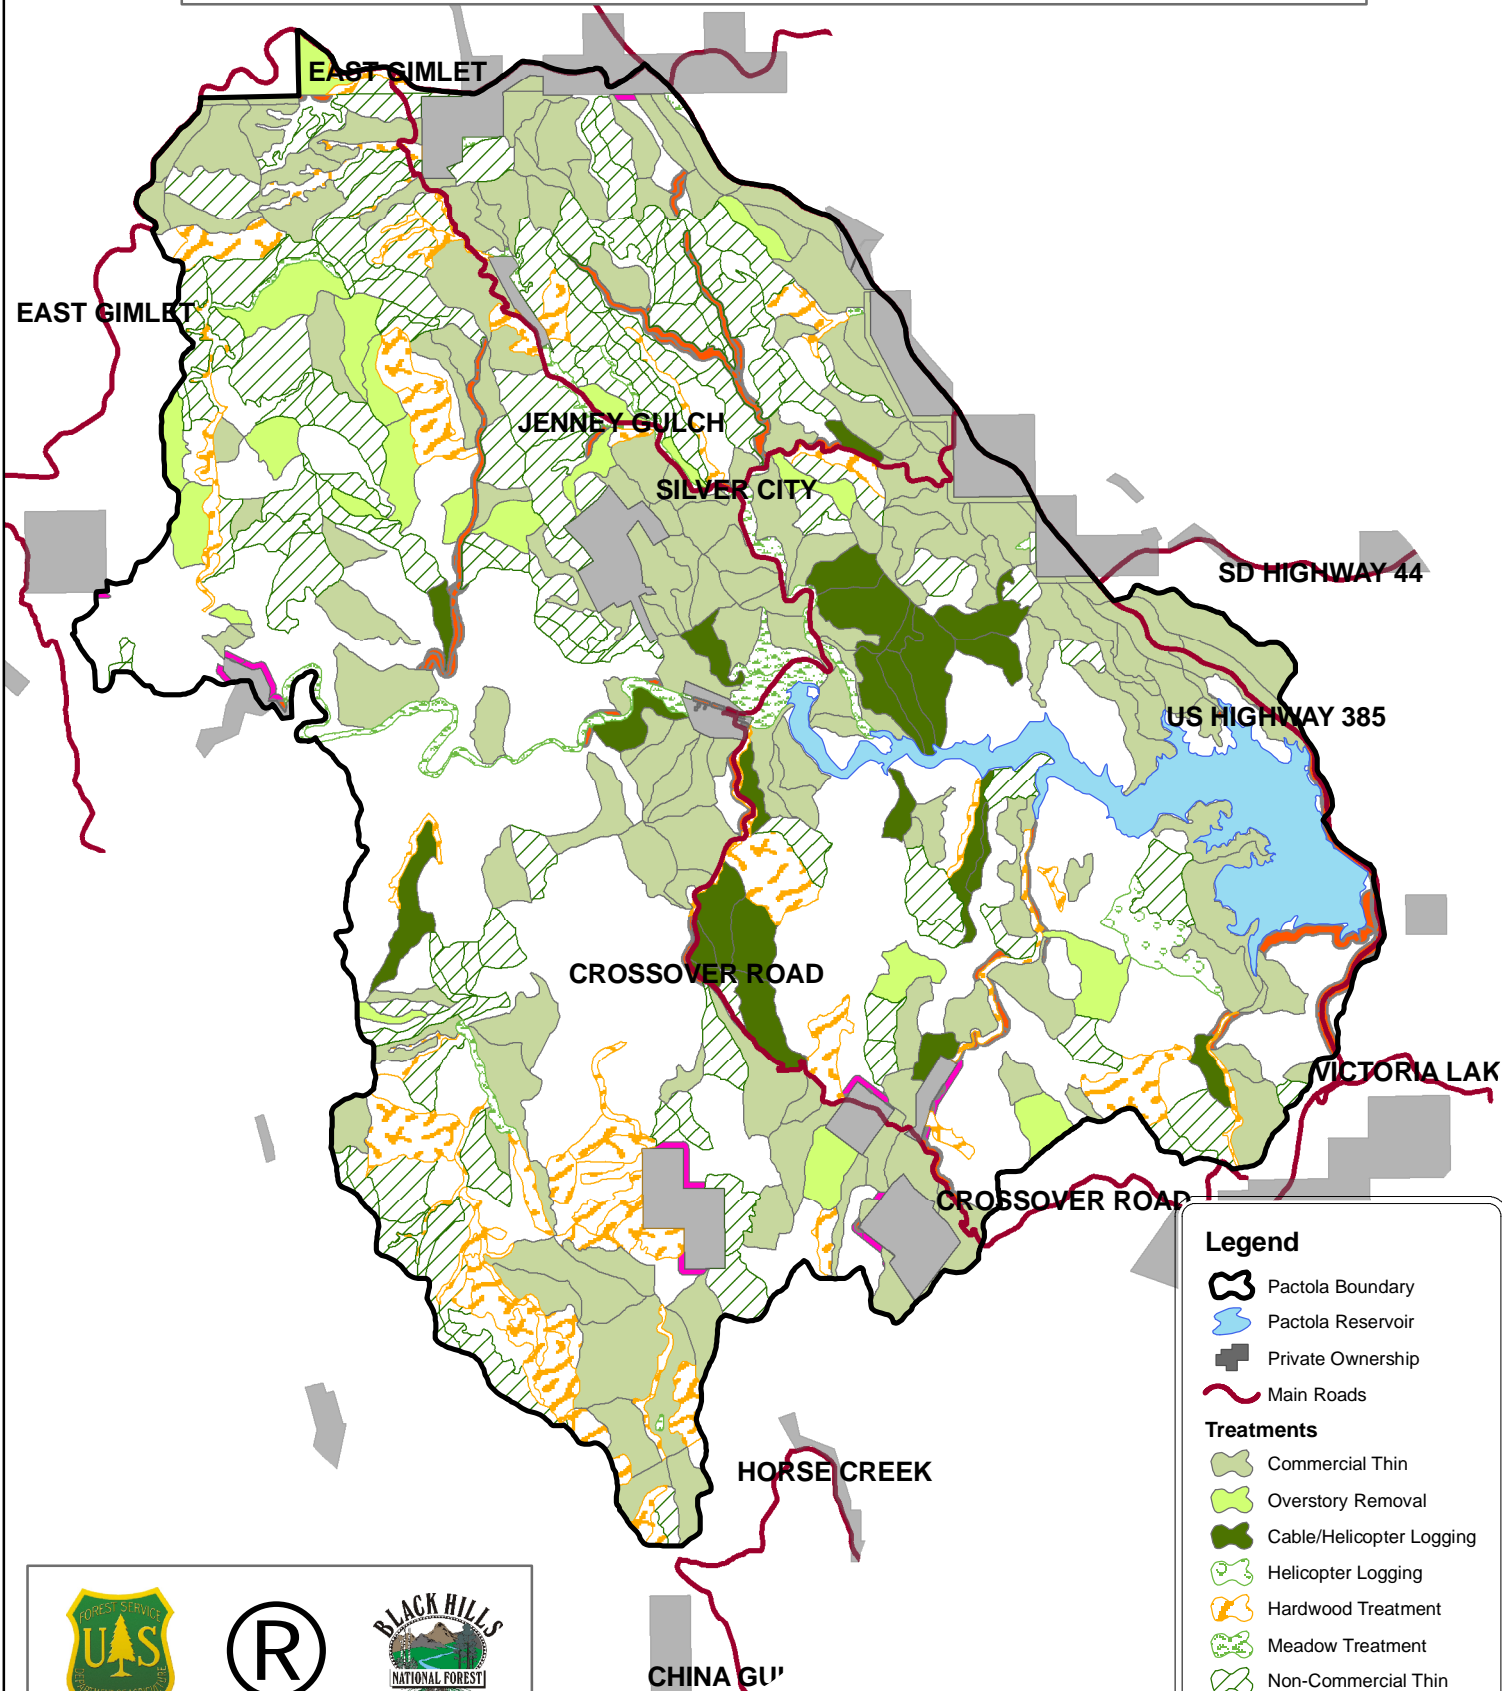

# Map 2 - Pactola Project Area Selected Action C Modified Treatments

**Legend**

- Pactola Boundary
- Pactola Reservoir
- Private Ownership
- Main Roads

**Treatments**

- Commercial Thin
- Overstory Removal
- Cable/Helicopter Logging
- Helicopter Logging
- Hardwood Treatment
- Meadow Treatment
- Non-Commercial Thin
- Roadside Treatments
- Fuel Breaks

0 0.5 1 2 Miles

Map by R. Rick