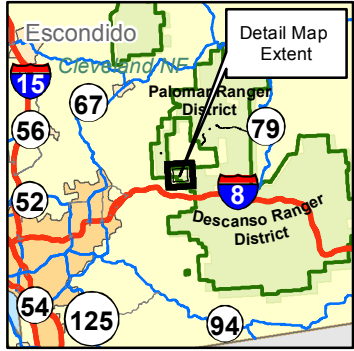

Anderson Valley, Capitan Grande Indian Reservation Area

Location Map

Legend

Proposed Action

Decommission

Land Ownership

USDA Forest Service

Non-Forest Land

Miles