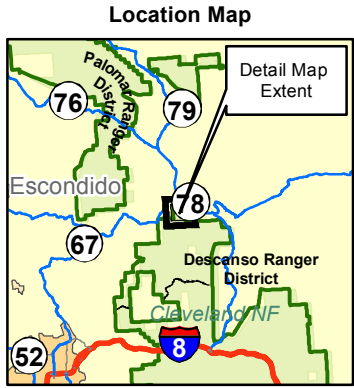

Inaja & Upper San Diego River Area

Legend

- Proposed Action**
- Decommission
- Land Ownership**
- USDA Forest Service
 - Non-Forest Land
 - Ranger District Boundary