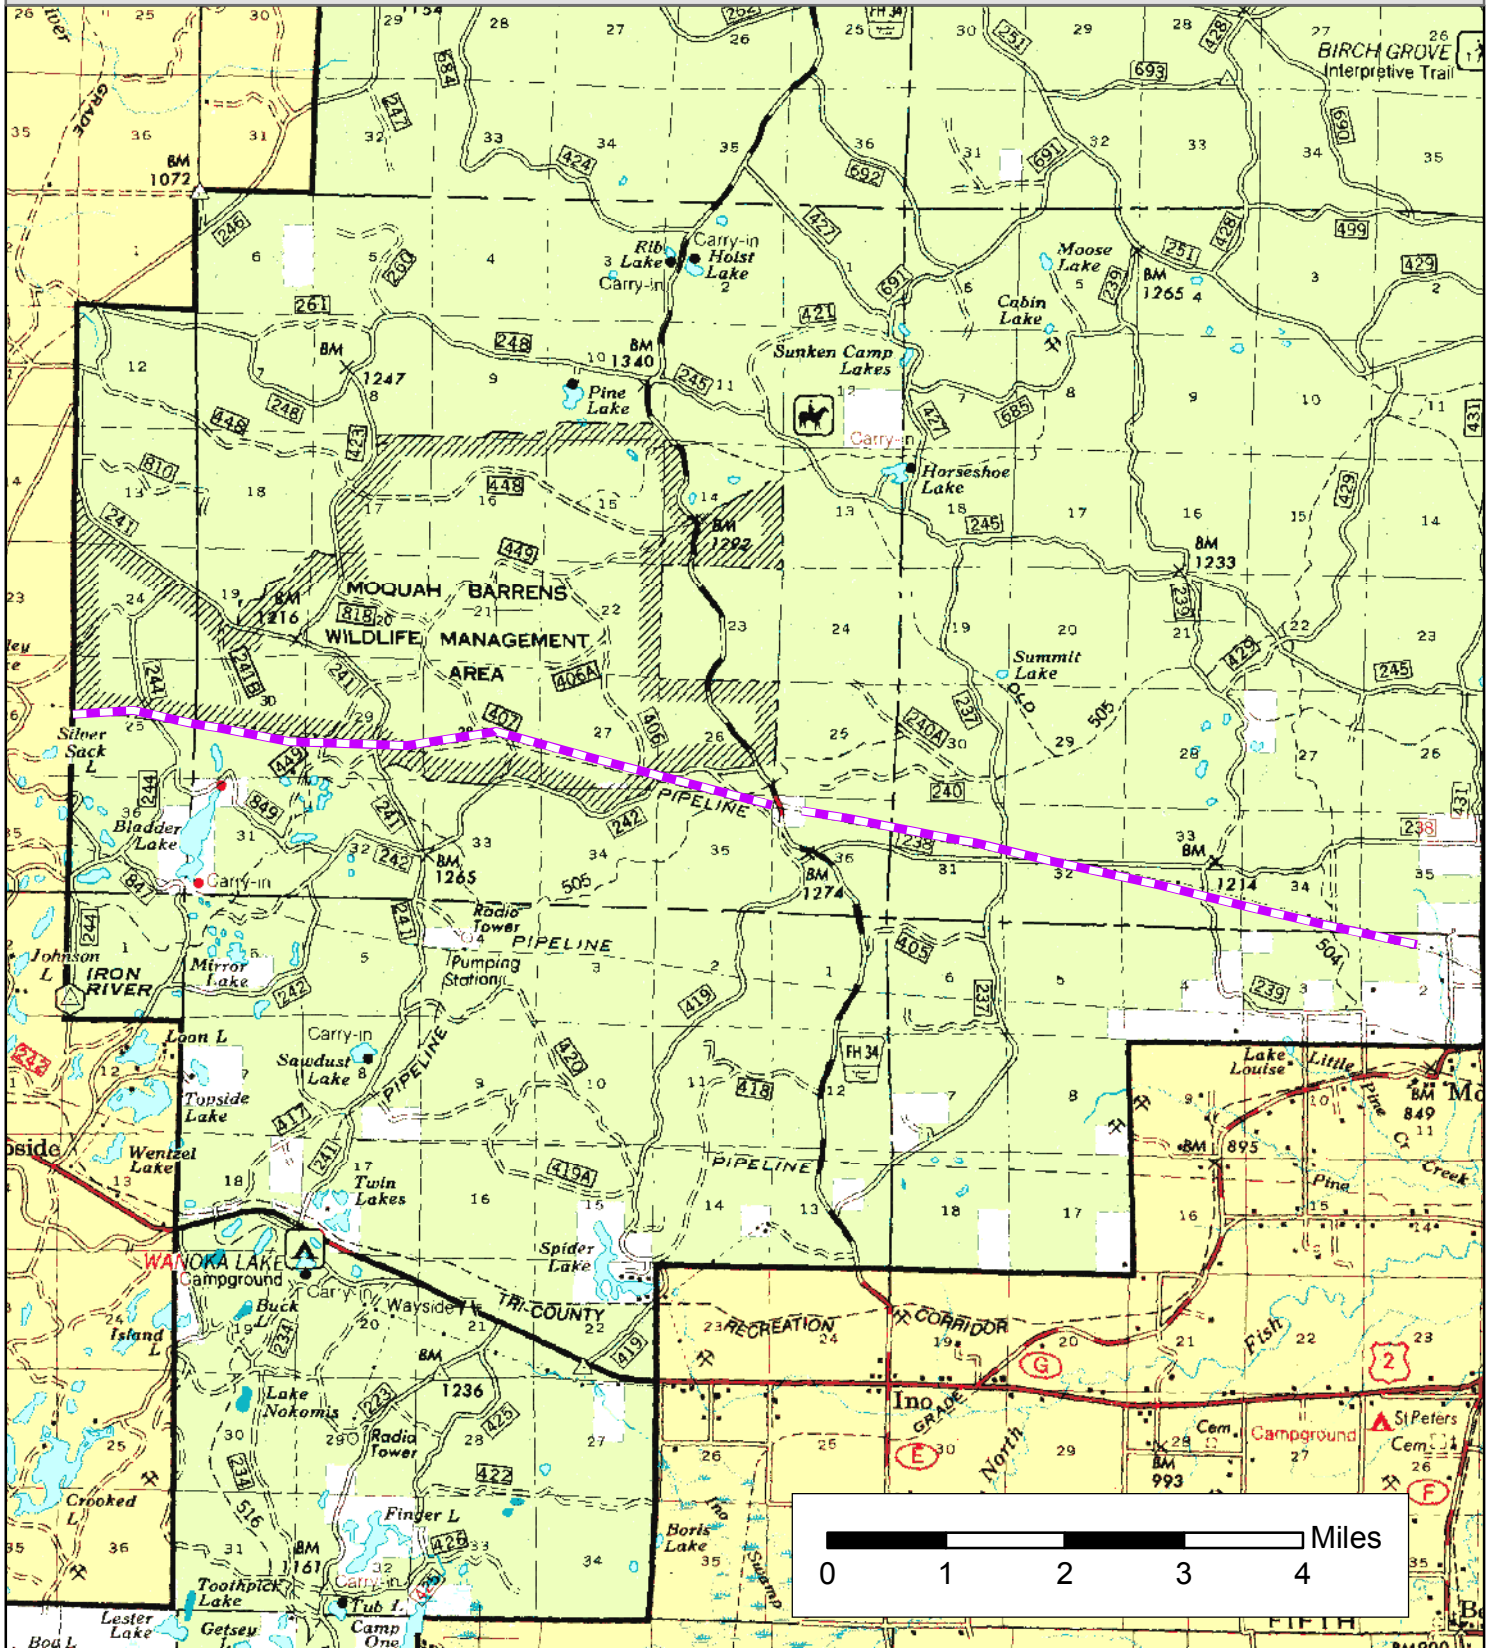

# Enbridge Energy Limited Partnership Special Use Permit Washburn Ranger District, Chequamegon-Nicolet National Forest

**Legend**  
- - - - - Enbridge Energy Limited Pipeline

Landlines are approximate